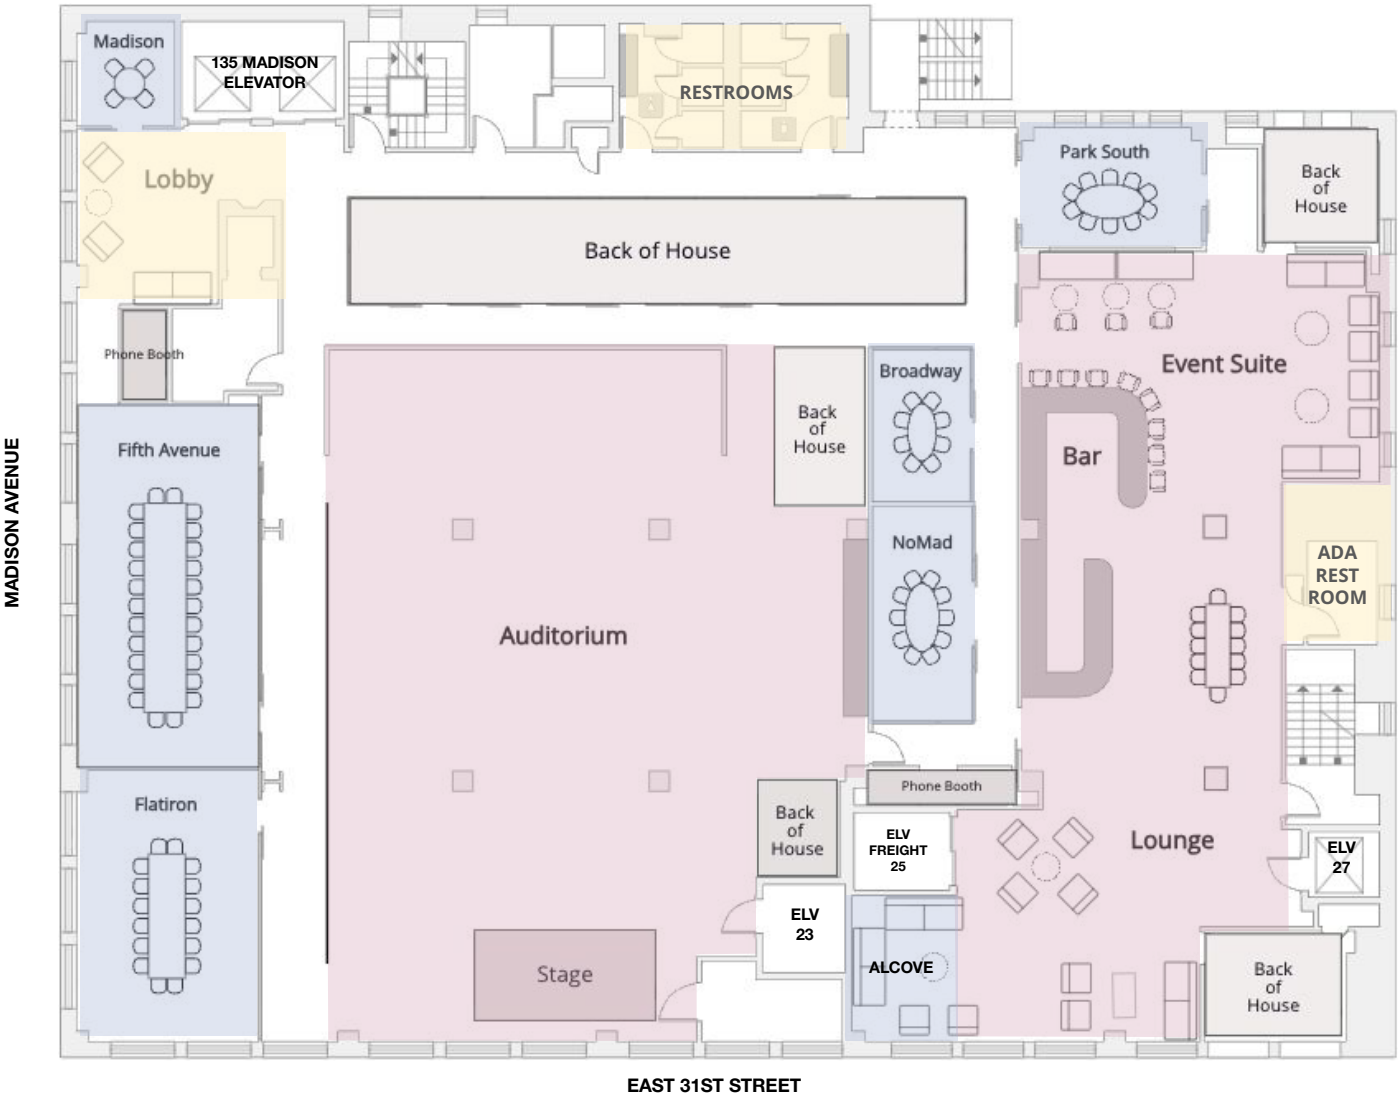

## Meeting Room Madison

**CAPACITY** | 4 people  
**AREA** | 100 sq. ft.  
1 hour minimum

# Floorplan & Capacities.

CONFERENCE EVENT SPACE	AREA SQ FT	THEATER	CLASSROOM	STANDING	ROUNDS	U-SHAPE	CABARET
Event Suite	3,000	100	60	200	80	40	70
Auditorium	5,000	250	170	300	200	60	170

MEETING ROOM	AREA SQ FT	SEATED
Fifth Ave	650	24-30
Flatiron	550	16-20
Park South	300	8-10
NoMad	350	8-10
Madison	100	4
Alcove	150	12